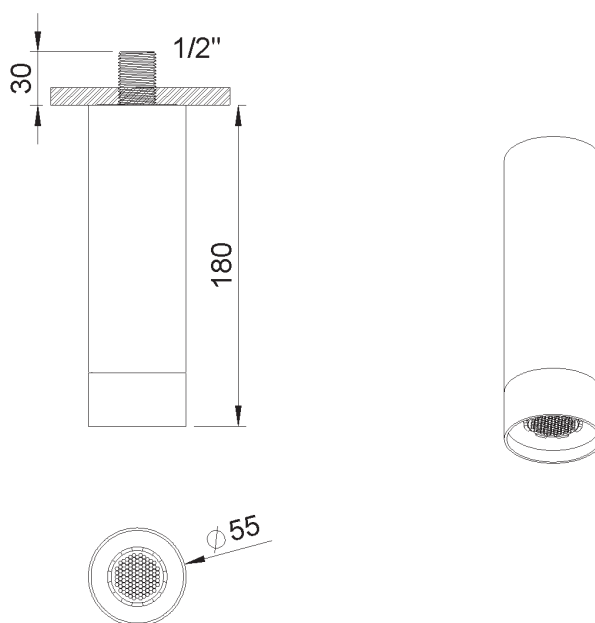

PRODUCT TECHNICAL SHEET

Collection : **JOE**

Ref. : **8021.--.71**

Bras de douche vertical 18cm avec mousseur crystal

Vertical arm 180mm with round clearstream waterfall

Vertical arm 180mm with round clearstream waterfall

Picture

Product details

Technical drawing

RA0.V01